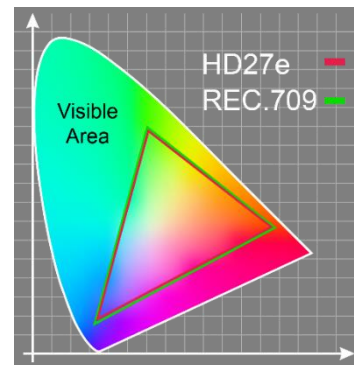

### Amazing Color

The HD27e achieves near REC.709 color gamut, the international HDTV standard to guarantee accurate reproduction of cinematic color exactly as the director intended.

Color Gamut Coverage