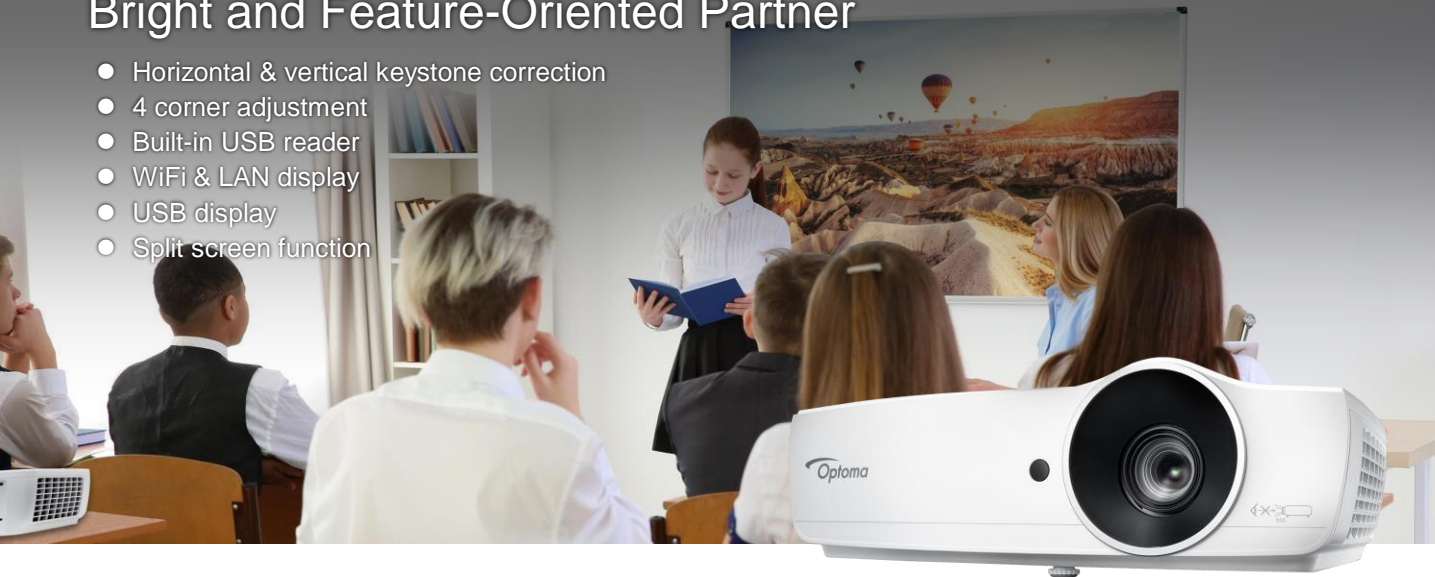

WU465

Bright and Feature-Oriented Partner

- Horizontal & vertical keystone correction
- 4 corner adjustment
- Built-in USB reader
- WiFi & LAN display
- USB display
- Split screen function

Specification

Native Resolution	Native: 1920 x 1200 (WUXGA)	Display Technology	Texas Instruments DLP® technology/ 0.67" WUXGA DMD Chip
Brightness ¹	4800 ANSI Lumens	Speaker (W)	10W
Contrast	20000 :1	Projection Distance	1.2 ~ 10.0 m
Lamp life	2500 / 3500 / 4500 / 4500 Hrs (Bright/Eco/Dynamic/Eco+)	Lens Shift	NA
Noise level	29dB (ECO mode)	Lamp Type	285W
Display Colors	1073.4 million colors (10bit)	Projection Lens	F=2.42~2.97 ; f = 20.7~31.05 mm
Weight (kg)	2.95kg	Digital Keystone Correction	Horizontal: ±20°, Vertical: ±30°
Dimensions (W x D x H mm)	345 x 216 x 109 mm	Aspect ratio	4:3, 16:9 ,LBX, Native, Auto
Throw ratio	1.39~2.09 :1	Video Compatibility	HDTV (720p, 1080i/p), SDTV (480i/p, 576i/p) NTSC M/J, PAL B/D/G/H/I/M/N, SECAM B/D/G/K/K1/L
Zoom type	1.5x manual		
Image size (native)	25.6 to 260 inch		
Input / Output Connections	HDMI(V1.4a) x 1, HDMI/MHL x 1, Audio in x 1, Audio out x 1, VGA in x 1, VGA out x 1, mini USB x 1 , USB-A x 2, 12V Trigger x 1, RJ45 x 1, RS232C x 1	Computer Compatibility	WUXGA, UXGA, SXGA, WXGA, HDTV(720p/1080p), XGA, SVGA, VGA, Mac