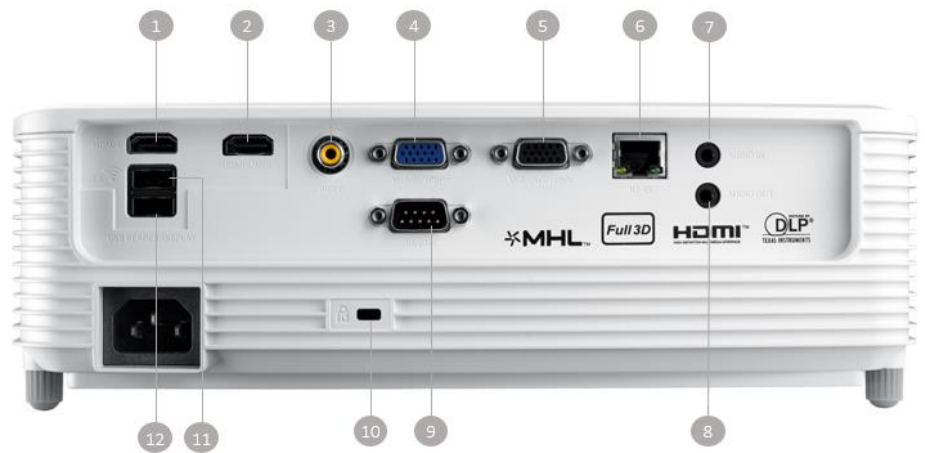

Input / Output

1. HDMI 1
2. HDMI 2 / MHL
3. Video
4. VGA in
5. VGA out
6. RJ-45
7. Audio in
8. Audio out
9. RS232
10. Security Bar
11. USB (WiFi)
12. USB reader/display

Specification

	X395
Resolution	XGA
Brightness (ANSI lumens)	3900
Contrast	30,000:1
Image Size	27.34" – 280.5"
Speaker	15W
Noise (Eco mode)	28db
Weight	2.5kg
Size (cm)	8.3 x 29.8 x 23
Throw Ratio	1.94 – 2.16
Zoom Lens	1.1x
Lamp life	5000/6000/10000 hours (Normal/ ECO/ Dynamic mode)
I/O	VGA in/out, HDMI x2 (MHL x1), Composite, RS232, LAN, USB x2, Audio in/ out