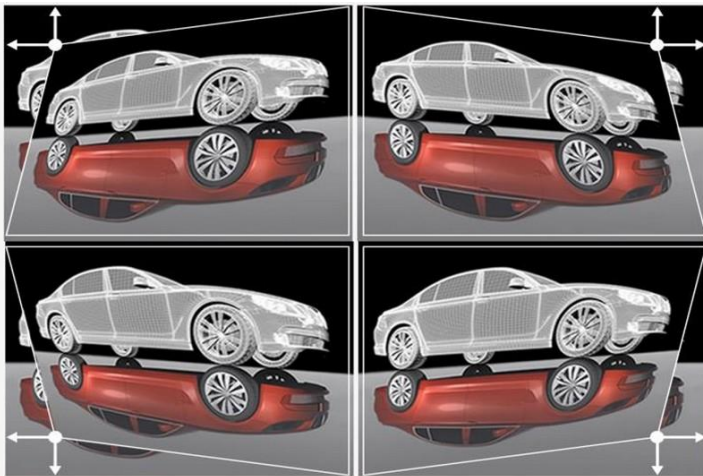

X395 *Bright and Feature-Oriented Companion*

- High brightness 3900 ANSI lumens
- Vertical auto keystone
- Four corner adjustment
- Powerful 15W speaker
- Built-in USB reader and USB display
- WiFi & LAN display
- Split Screen function

Auto Vertical Keystone

Adjust the vertical image angle to project a perfect square image automatically. Auto keystone correction makes it easy to set the screen configurations from a variety of locations.

4 Corner Adjustment

By individually adjusting each corner of the image, our 4-Corner Adjustment eliminates any crooked or distorted images in off-angle or restricted space installations for that perfect picture.

Wi-Fi display

Inserting an optional mini Wi-Fi dongle allows you to connect to your laptop, tablet, or mobile wirelessly and mirror the content of your devices to the big screen.

Split Screen

Through our free app, the HDCast Pro, projecting up to 4 images simultaneously from different images sources can greatly improve the efficiency of the meeting.