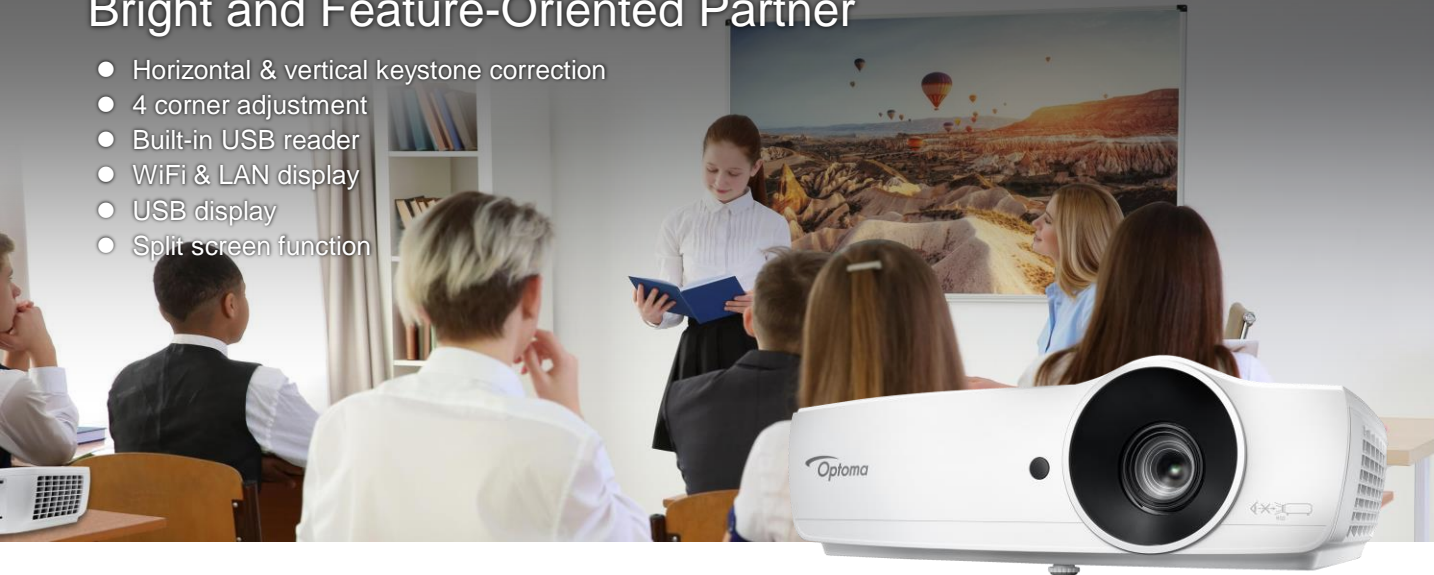

EH461

Bright and Feature-Oriented Partner

- Horizontal & vertical keystone correction
- 4 corner adjustment
- Built-in USB reader
- WiFi & LAN display
- USB display
- Split screen function

Specification

Native Resolution	Native: 1920 x 1080 (1080P) Support Computer signal up to WUXGA (1900 x 1200) 60Hz	Display Technology	Texas Instruments DLP® technology/ 0.65" 1080P DMD Chip
Brightness ¹	5000 ANSI Lumens	Speaker (W)	10W
Contrast	20000 :1	Projection Distance	1.23 ~ 5.63 m
Lamp life	2500 / 3500 / 4500 / 4500 Hrs (Bright/Eco/Dynamic/Eco+)	Lens Shift	NA
Noise level	29dB (ECO mode)	Lamp Type	285W
Display Colors	1073.4 million colors (10bit)	Projection Lens	F=2.59~2.81 ; f = 16.87~21.87 mm
Weight (kg)	2.95kg	Digital Keystone Correction	Horizontal: ±25°, Vertical: ±30°
Dimensions (W x D x H mm)	345 x 216 x 109 mm	Aspect ratio	4:3, 16:9 ,LBX, Native, Auto
Throw ratio	1.22~1.463 :1	Video Compatibility	HDTV (720p, 1080i/p), SDTV (480i/p, 576i/p) NTSC M/J, PAL B/D/G/H/I/M/N, SECAM B/D/G/K/K1/L
Zoom type	1.2x manual		
Image size (native)	37.98 to 208.5 inch		
Input / Output Connections	HDMI(V1.4a) x 1, HDMI/MHL x 1, Audio in x 1, Audio out x 1, VGA in x 1, VGA out x 1, mini USB x 1 , USB-A x 2, 12V Trigger x 1, RJ45 x 1, RS232C x 1	Computer Compatibility	WUXGA, UXGA, SXGA, WXGA, HDTV(720p/1080p), XGA, SVGA, VGA, Mac