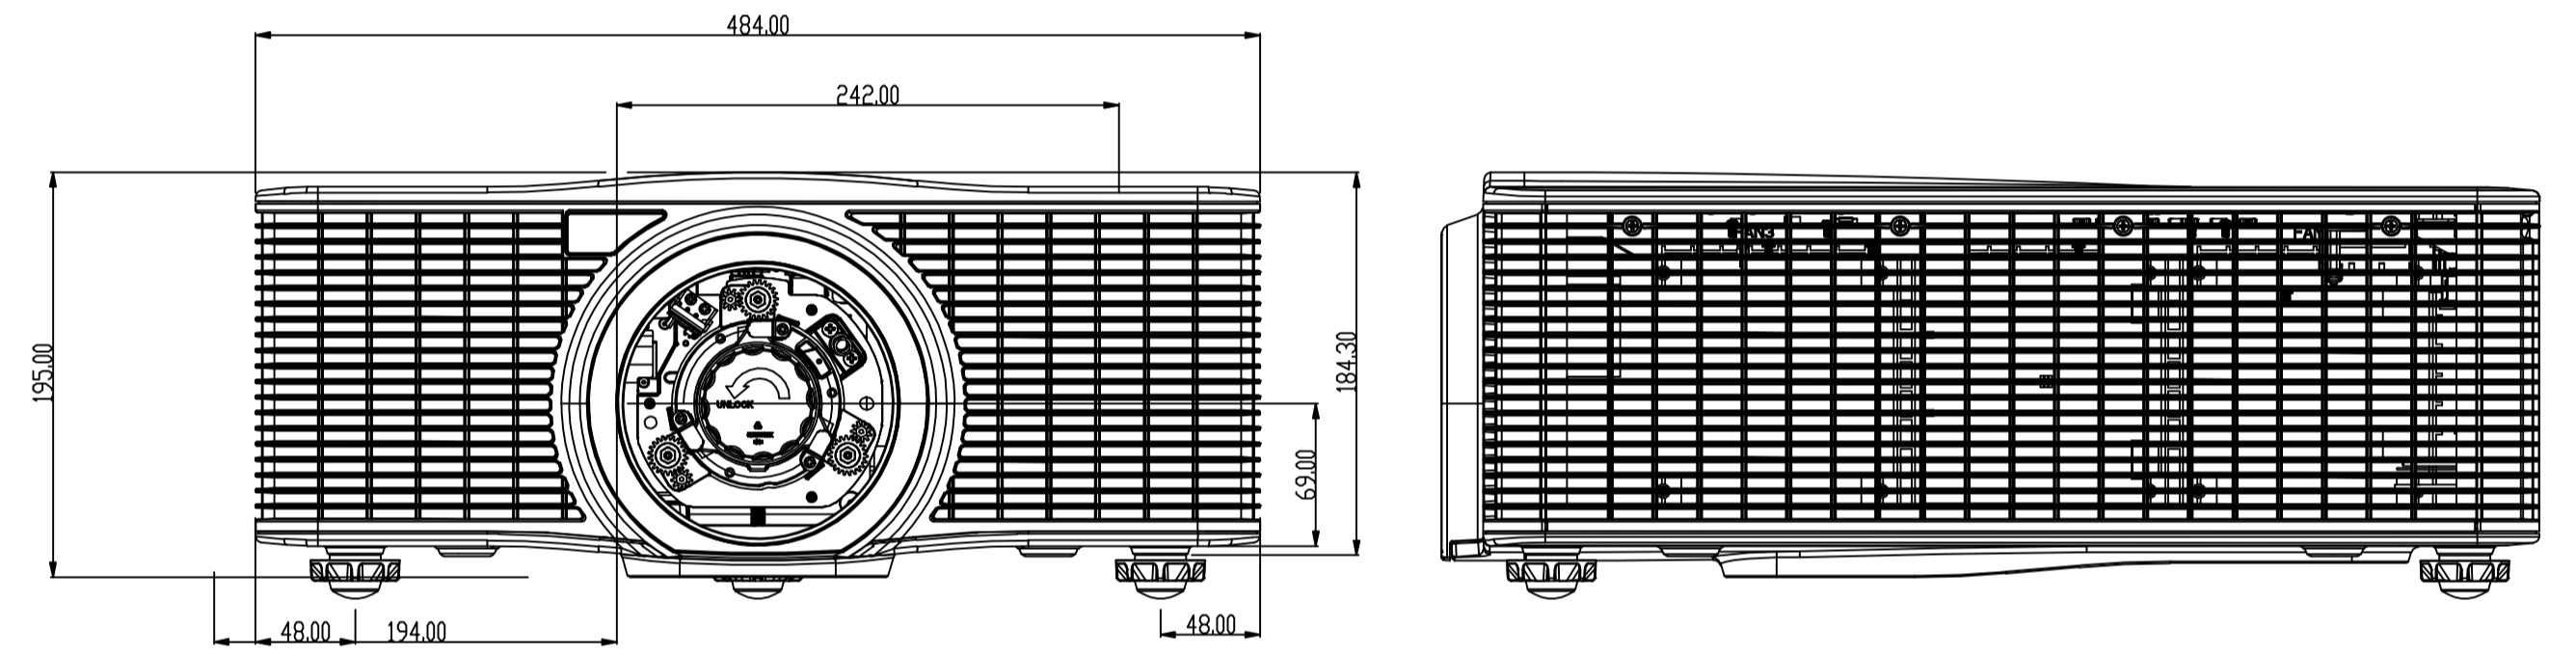

POWER CORD LOCATION

GENERAL NOTE
 OPERATING TEMPERATURE RANGE:
 5°C-40°C @0-2500FT
 5°C-35°C @2500-5000FT
 5°C-30°C @5000-10000FT
 INPUT AC 100-240V~,50/60Hz,7.0A

DRAWN		chyen	08/29/19	Coretronic Corporation	
CHK.		chyen	08/29/19	NAME :	
APPD.		Jason	08/29/19	D.C. WUXGA BLACK ZU860	
TITLE		ZU860	PART NO.	DC7EZ01G001	Rev.A
SCALE		1:1	UNIT	mm	SHEET
Rev.		Wtr	Date	Description	DF
EQR NO.		100-300	±0.5	ANGLE	±0.5
LIMITS UNLESS OTHERWISE NOTED		1-6	±0.1	300-1000	±0.8
		6-30	±0.2	1000-2000	±1.2
		30-100	±0.3	2000-	±2.0