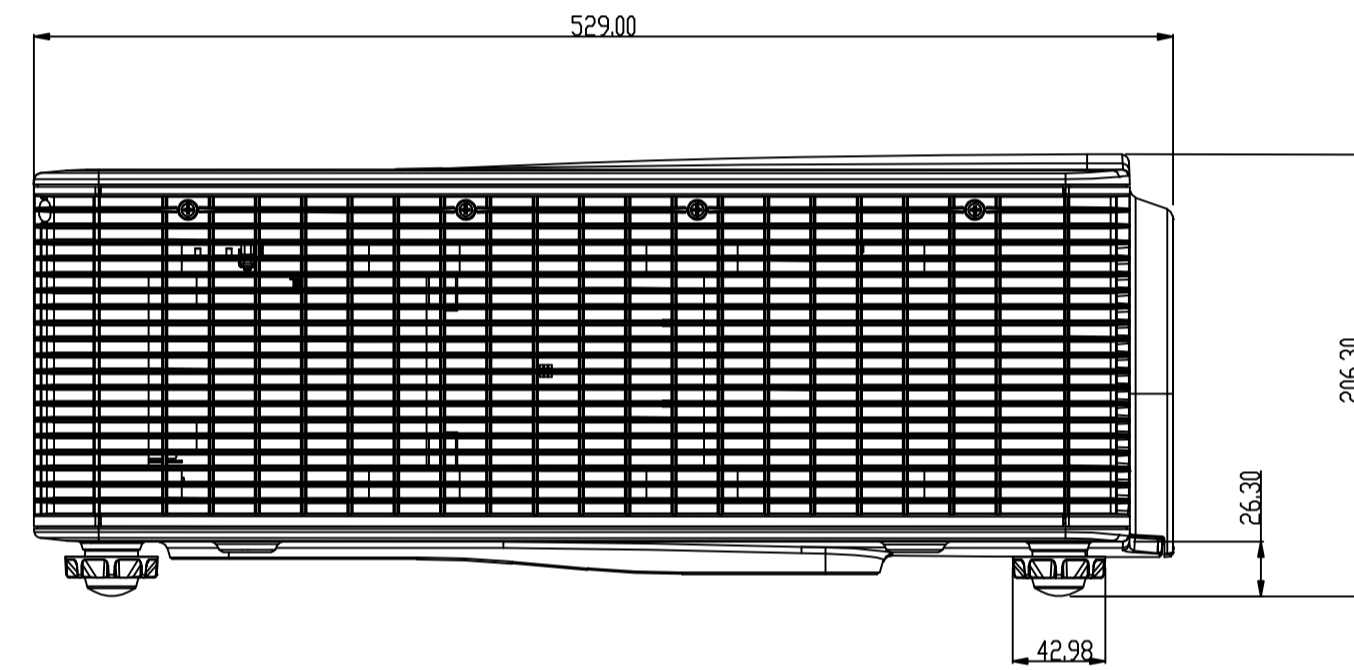

POWER CORD LOCATION

GENERAL NOTE
 OPERATING TEMPERATURE RANGE:
 5°C-40°C @0-2500FT
 5°C-35°C @2500-5000FT
 5°C-30°C @5000-10000FT
 INPUT AC 100-240V~,50/60Hz,7.0A

DRAWN		chyen	08/29/19	Coretronic Corporation	
CHK.		chyen	08/29/19	NAME :	
APPD.		Jason	08/29/19	D.C. WUXGA BLACK ZU860	
TITLE		ZU860	PART NO.	DC7EZ01G001	Rev.A
SCALE		1:1	UNIT	mm	SHEET
Rev.		Wtr	Date	Description	DF
EQR NO.		100-300	±0.5	ANGLE	±0.5
LIMITS UNLESS OTHERWISE NOTED		1-6	±0.1	300-1000	±0.8
		6-30	±0.2	1000-2000	±1.2
		30-100	±0.3	2000-	±2.0