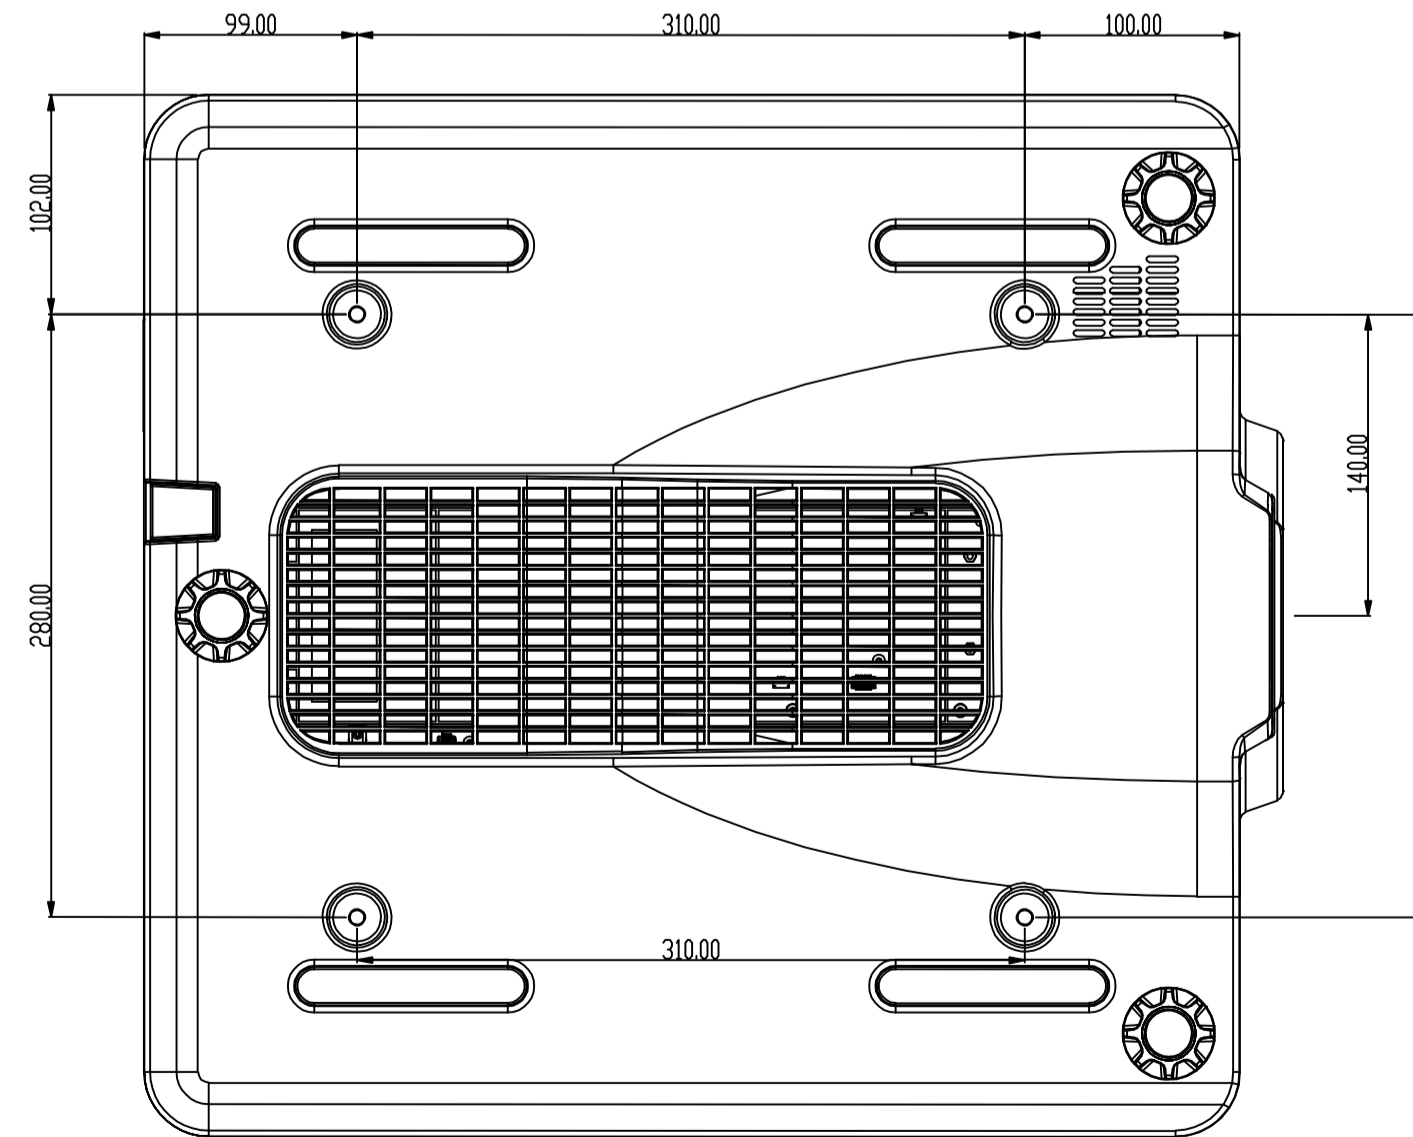

POWER CORD LOCATION

GENERAL NOTE
 OPERATING TEMPERATURE RANGE:
 5°C-40°C @0-2500FT
 5°C-35°C @2500-5000FT
 5°C-30°C @5000-10000FT
 INPUT AC 100-240V~,50/60Hz,7.0A

DRAWN		chyen	08/29/19	Coretronic Corporation	
CHK.		chyen	08/29/19	NAME :	
APPD.		Jason	08/29/19	D.C. WUXGA BLACK ZU860	
TITLE		ZU860	PART NO.	DC7EZ01G001	Rev.A
SCALE		1:1	UNIT	mm	SHEET
Rev.		Wtr	Date	Description	DF
EQR NO.		100-300	±0.5	ANGLE	±0.5
LIMITS UNLESS OTHERWISE NOTED		1-6	±0.1	300-1000	±0.8
		6-30	±0.2	1000-2000	±1.2
		30-100	±0.3	2000-	±2.0